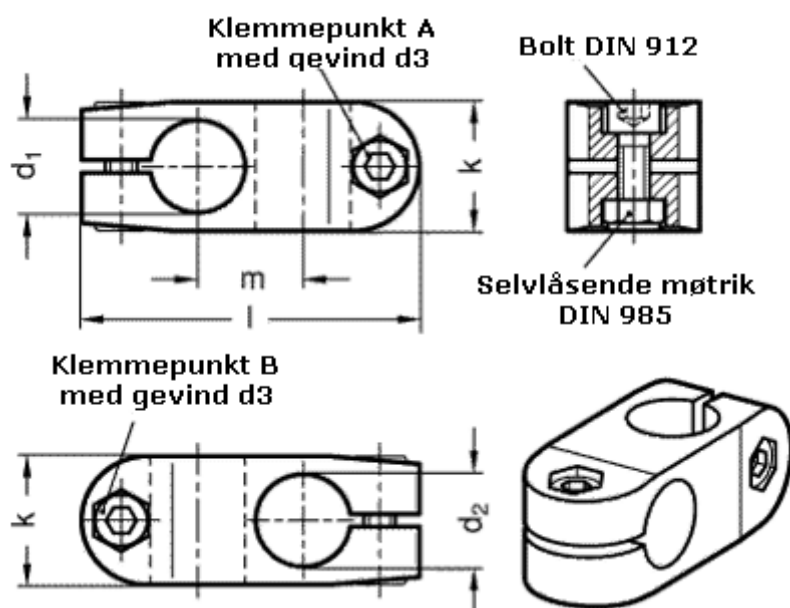

Article number: 20131B20B202SW

Description: E+G Two-way connector  
GN131-B20-B20-2-SW

## Measures

Adjustable clamp lever = GN 911-M 6-22 have to be ordered separately

d1	= 20
d2	= 20
d3	= M 6
k	= 25
l1	= 64
m	= 20